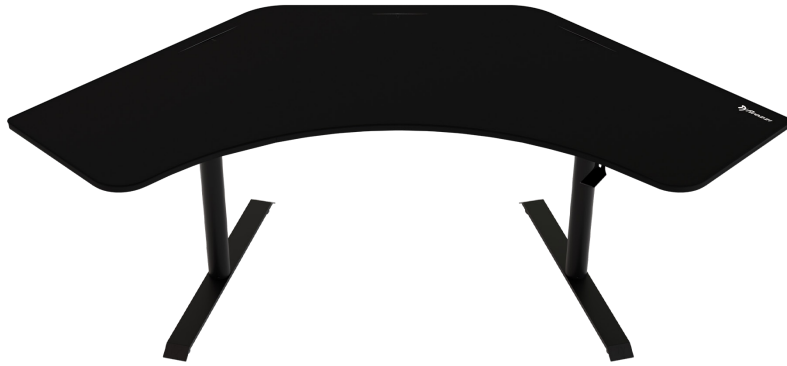

ARENA ANGELO

Built for comfort and endurance, the Arena Angelo features a spacious, ergonomic design ideal for multiple monitors, peripherals, and all your gaming essentials. As a corner desk, it provides various advantages from a furnishing standpoint, including efficient use of space, enhanced accessibility, and aesthetic appeal. The entire surface of the desk is covered with a liquid repellent, microfiber mousepad. The desk features three strategically positioned cutouts, used for attaching your monitors or guiding cables neatly to a mesh basket snugly secured beneath the desk.

Colors

Pure Black

Crawling Chaos

Black

Gun Metal

Combinations

X Formation

Zipper

Material

Frame.....Steel
 Legs.....Steel
 Feet.....Aluminium
 Tabletop.....MDF Board
 Mousepad.....Microfiber

Box 1

Net Weight
 24.9kg / 54.9 lbs

Gross Weight
 29.8kg / 65.7 lbs

Dimension
 103 x 53 x 35 cm
 40.6 x 20.9 x 13.8 in.