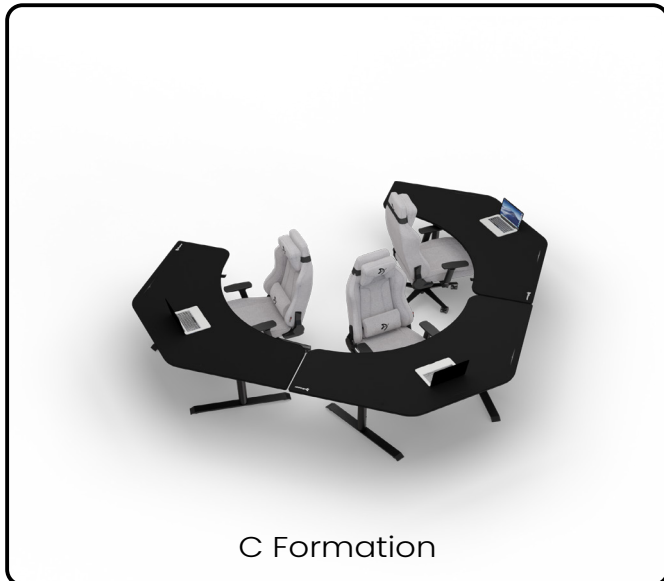

X Formation

C Formation