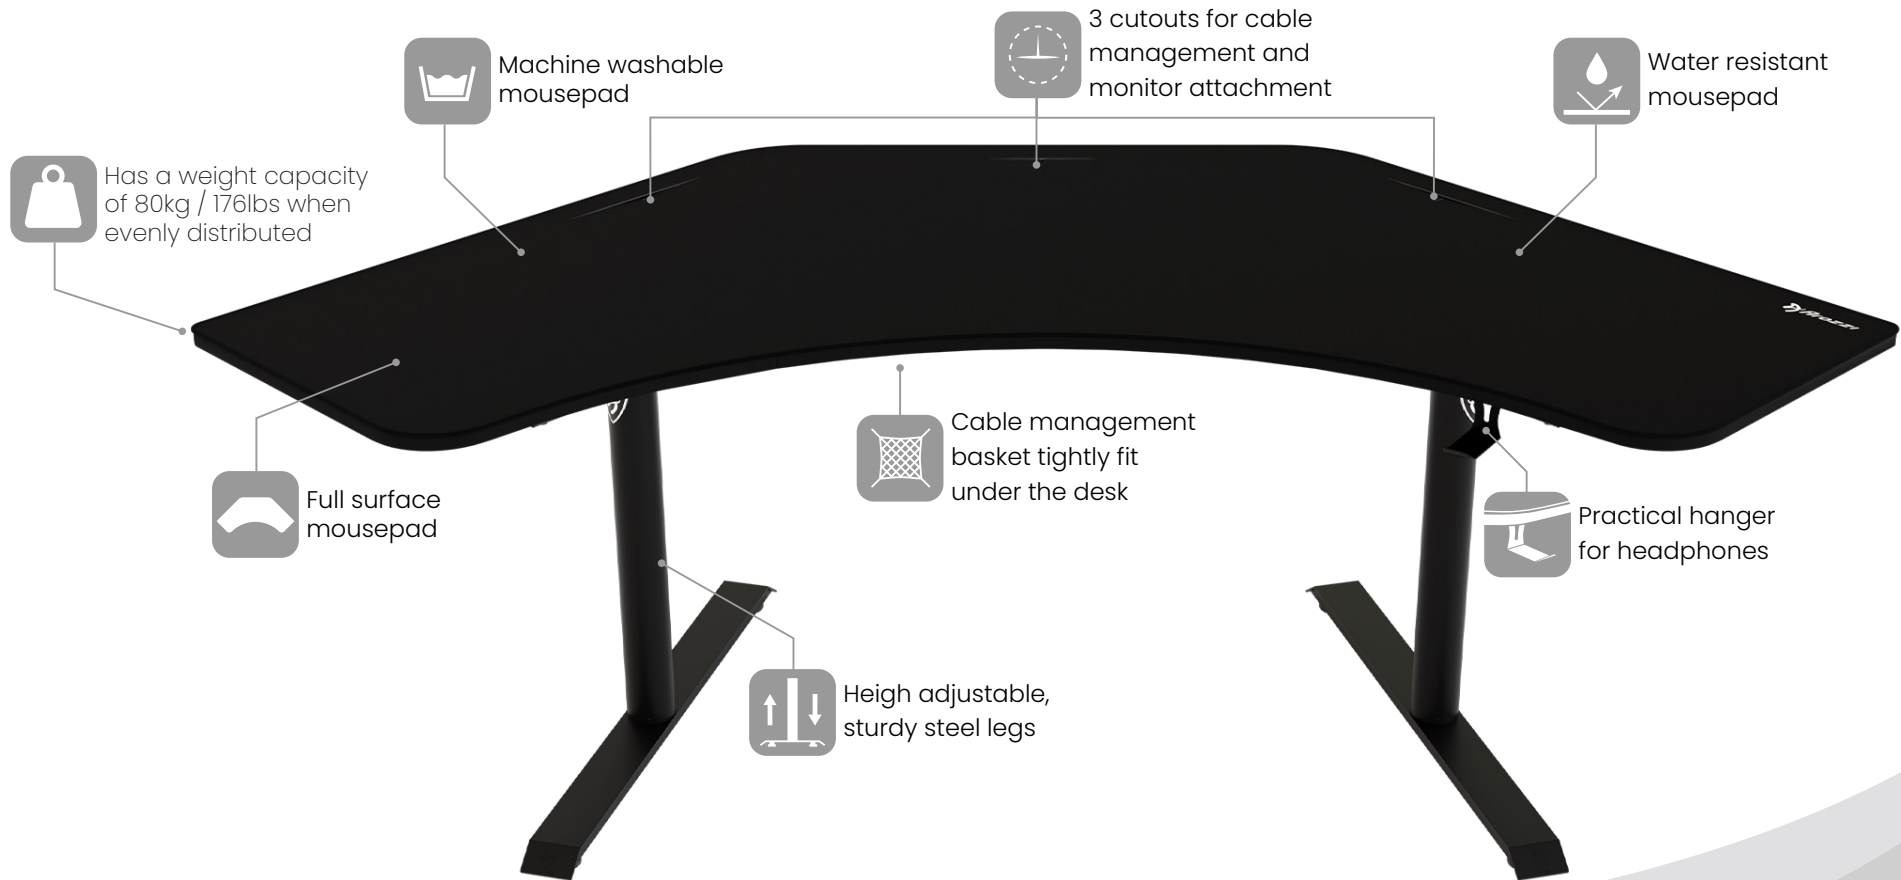

ARENA ANGELO

Built for comfort and endurance, the Arena Angelo features a spacious, ergonomic design ideal for multiple monitors, peripherals, and all your gaming essentials. As a corner desk, it provides various advantages from a furnishing standpoint, including efficient use of space, enhanced accessibility, and aesthetic appeal. The entire surface of the desk is covered with a liquid repellent, microfiber mousepad. The desk features three strategically positioned cutouts, used for attaching your monitors or guiding cables neatly to a mesh basket snugly secured beneath the desk.

Colors

Pure Black

Crawling Chaos

Black

Gun Metal

Combinations

X Formation

Zipper

Material

Frame.....Steel
 Legs.....Steel
 Feet.....Aluminium
 Tabletop.....MDF Board
 Mousepad.....Microfiber

Box 1

Net Weight
 24.9kg / 54.9 lbs

Gross Weight
 29.8kg / 65.7 lbs

Dimension
 103 x 53 x 35 cm
 40.6 x 20.9 x 13.8 in.