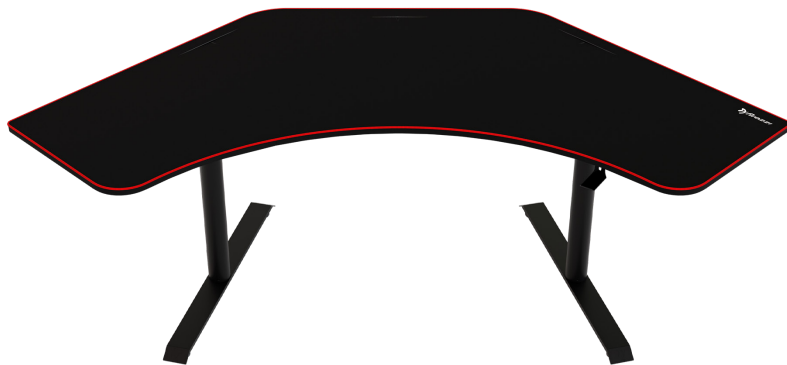

ARENA ANGELO

Built for comfort and endurance, the Arena Angelo features a spacious, ergonomic design ideal for multiple monitors, peripherals, and all your gaming essentials. As a corner desk, it provides various advantages from a furnishing standpoint, including efficient use of space, enhanced accessibility, and aesthetic appeal. The entire surface of the desk is covered with a liquid repellent, microfiber mousepad. The desk features three strategically positioned cutouts, used for attaching your monitors or guiding cables neatly to a mesh basket snugly secured beneath the desk.

Colors

Pure Black

Crawling Chaos

Black

Gun Metal

Combinations

X Formation

Zipper

Material

Frame.....Steel
 Legs.....Steel
 Feet.....Aluminium
 Tabletop.....MDF Board
 Mousepad.....Microfiber

Box 1

Net Weight
 24.9kg / 54.9 lbs

Gross Weight
 29.8kg / 65.7 lbs

Dimension
 103 x 53 x 35 cm
 40.6 x 20.9 x 13.8 in.