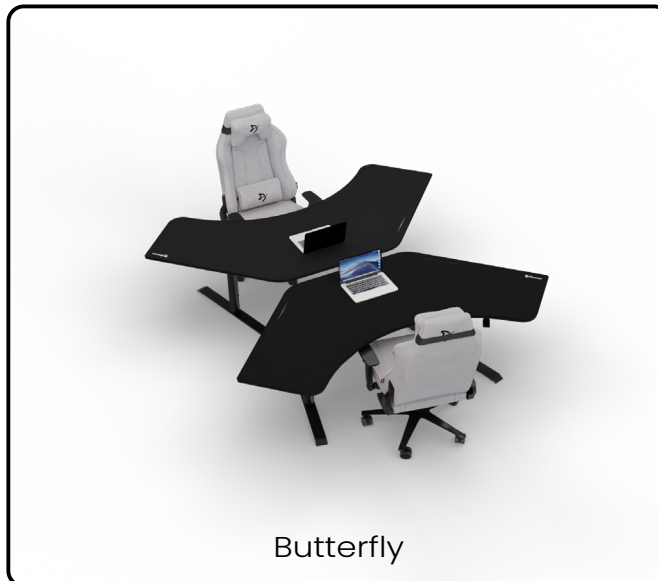

X Formation

Zipper

Butterfly