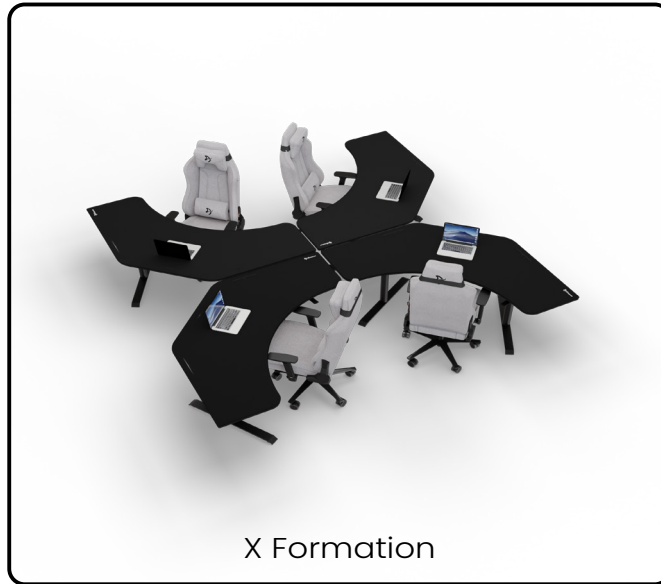

Combinations